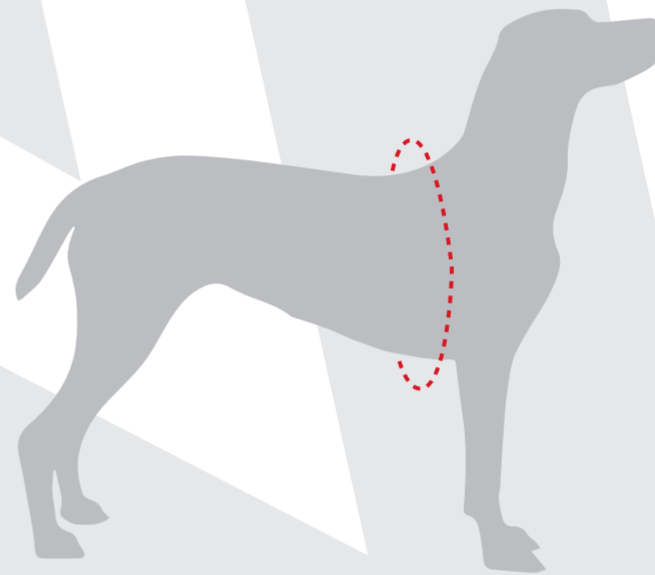

Mini Rover Vest Size Chart

Measure the **Length** from nape of neck to the top of tail.

Measure the **Girth**, the widest circumference around the dog's chest.

ROVER MINI PET VEST							
Dog Breed Example	Size	Length (in)	Length (cm)	Girth (in)	Girth (cm)	Weight (lbs)	Weight (kg)
Chihuahua	SM	10	25.4	15-18	38.1-45.7	10-15	4.5-6.8
Papillion & Pomeranian	MD	12	30.4	17-21	43.1-53.3	15-20	6.8-9.0
Yorkie & Bichon Frise	LG	14	35.5	20-24	50.8-60.9	20-25	9.0-11.3

Please note that all measurements are "body measurements" not garment measurements. Please be sure to measure your pet and compare it to the chart. These charts are to be used as a guide only. It is not an exact conversion and does not guarantee a precise fit.

Rover Vest Size Chart

Measure the **Length** from nape of neck to the top of tail.

Measure the **Girth**, the widest circumference around the dog's chest.

ROVER PET VEST							
Shih Tzu & Jack Russel	XS	16	40.6	22-26	55.8-66.0	25-30	11.3-13.6
Pug, Puggle & Dachshund	SM	18	45.7	23-28	58.4-71.1	30-35	13.6-15.8
Scottie & Beagle	MD	20	50.8	24-30	60.9-76.2	35-45	15.8-20.4
Shar-Pei & American Eskimo	LG	22	55.8	25-31	63.5-78.7	40-60	18.1-27.2
Samoyed & Aus Cattle Dog	XL	24	60.9	26-33	66.0-83.8	50-70	22.6-31.7
Golden Doodle & Dalmatian	2XL	26	65.8	33-40	83.101	70-90	31.7-40.8