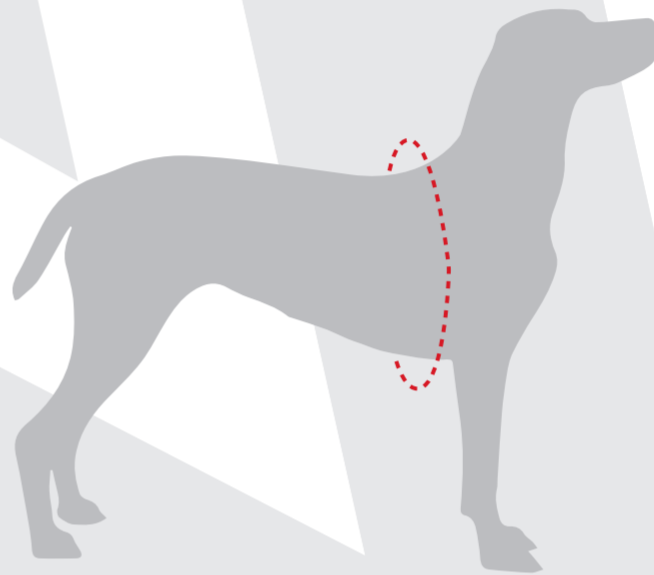

Mini Rover Vest Size Chart

Measure the **Length** from nape of neck to the top of tail.

Measure the **Girth**, the widest circumference around the dog's chest.

ROVER MINI PET VEST							
Dog Breed Example	Size	Length (in)	Length (cm)	Girth (in)	Girth (cm)	Weight (lbs)	Weight (kg)
Chihuahua	SM	10	25.4	15-18	38.1-45.7	10-15	4.5-6.8
Papillion & Pomeranian	MD	12	30.4	17-21	43.1-53.3	15-20	6.8-9.0
Yorkie & Bichon Frise	LG	14	35.5	20-24	50.8-60.9	20-25	9.0-11.3

Please note that all measurements are "body measurements" not garment measurements. Please be sure to measure your pet and compare it to the chart. These charts are to be used as a guide only. It is not an exact conversion and does not guarantee a precise fit.

Rover Vest Size Chart

Measure the **Length** from nape of neck to the top of tail.

Measure the **Girth**, the widest circumference around the dog's chest.

ROVER PET VEST							
Shih Tzu & Jack Russel	XS	16	40.6	22-26	55.8-66.0	25-30	11.3-13.6
Pug, Puggle & Dachshund	SM	18	45.7	23-28	58.4-71.1	30-35	13.6-15.8
Scottie & Beagle	MD	20	50.8	24-30	60.9-76.2	35-45	15.8-20.4
Shar-Pei & American Eskimo	LG	22	55.8	25-31	63.5-78.7	40-60	18.1-27.2
Samoyed & Aus Cattle Dog	XL	24	60.9	26-33	66.0-83.8	50-70	22.6-31.7
Golden Doodle & Dalmatian	2XL	26	65.8	33-40	83.101	70-90	31.7-40.8